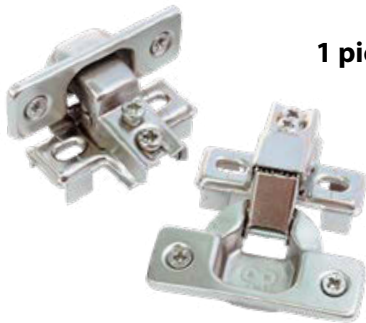

COMPACT CONCEALED HINGES

ABS Compact Concealed Hinges

1 piece design, 2-cam & 3-cam concealed face frame hinges

Nickel Plated available with & without dowels
Self Closing & Soft Close styles available

1 piece design, 4 & 6-way adjustable short arm concealed face frame hinges

Nickel Plated available with & without dowels
Self Closing & Soft Close styles available

KEY FEATURES

- Best for traditional American face frame cabinets, maximizing internal cabinet space & simple installation
- Concealed design, hidden from view when the door is closed providing a modern clean look
- One-piece construction combines the hinge & mounting plate into a single unit providing durability and quick installation
- Fully adjustable (height, depth & side to side)
- 35mm cup ensuring precise, quiet and an easy installed cabinet (works with most American hinge boring machines)
- Typically offers a 105-110 degree of opening